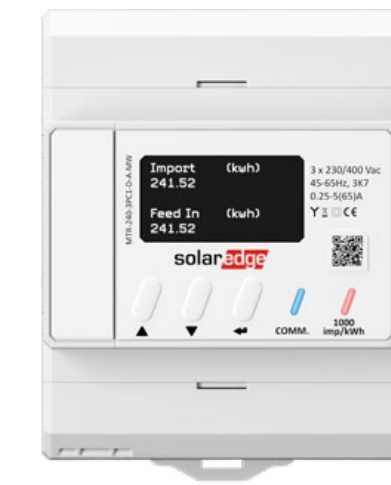

SOLAREEDGE HOME LOAD CONTROLLER

Enables smarter, more cost-effective operation of energy-intensive devices such as HVAC and dryers

SOLAREEDGE HOME SMART SWITCH

Wireless switch for controlling electrical appliances and devices, such as pool pumps, fans, lighting devices, and other home appliances

SOLAREEDGE HOME HOT WATER CONTROLLER

Enables automatic diversion of excess solar energy to power home water heating systems

SOLAREEDGE HOME SMART SOCKET

Provides on-the-go control of lighting and appliances to further reduce your electricity bills

SOLAREEDGE HOME INLINE METER

Measures the home energy flow to and from the grid providing valuable insights to maximise your SolarEdge Home ecosystem

OPTIMISED SOLAR

SolarEdge DC Power Optimisers harvest more energy than alternative solutions